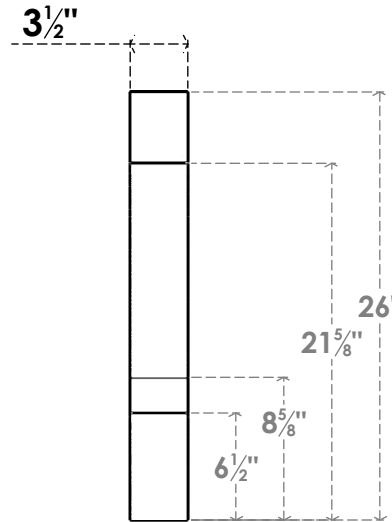

ITEM NUMBER: BRCPC035X20000X26000BOA

3 1/2"W X 20"D X 26"H BALBOA ARCHITECTURAL GRADE PVC CLOSED KNEE BRACE

SIDE PROFILE

FRONT PROFILE

ISOMETRIC

EKENA MILLWORK
 2300 WEST MAIN ST.
 CLARKSVILLE, TX 75426
 TOLL FREE: 866-607-0453
 WWW.EKENAMILLWORK.COM

NOTES

1. INSTALLATION TO BE COMPLETED IN ACCORDANCE WITH MANUFACTURER'S SPECIFICATIONS.
2. DRAWING MAY NOT BE TO SCALE
3. THIS DRAWING IS INTENDED FOR DESIGN AND PLANNING PURPOSES ONLY.
4. ALL INFORMATION CONTAINED HEREIN WAS CURRENT AT THE TIME OF DEVELOPMENT BUT MUST BE REVIEWED AND APPROVED BY THE PRODUCT MANUFACTURER TO BE CONSIDERED ACCURATE.
5. ARCHITECTURAL GRADE PVC PRODUCTS ARE MADE FROM EXPANDED CELLULAR PVC AND COME NATURALLY WHITE BUT MAY BE PAINTED