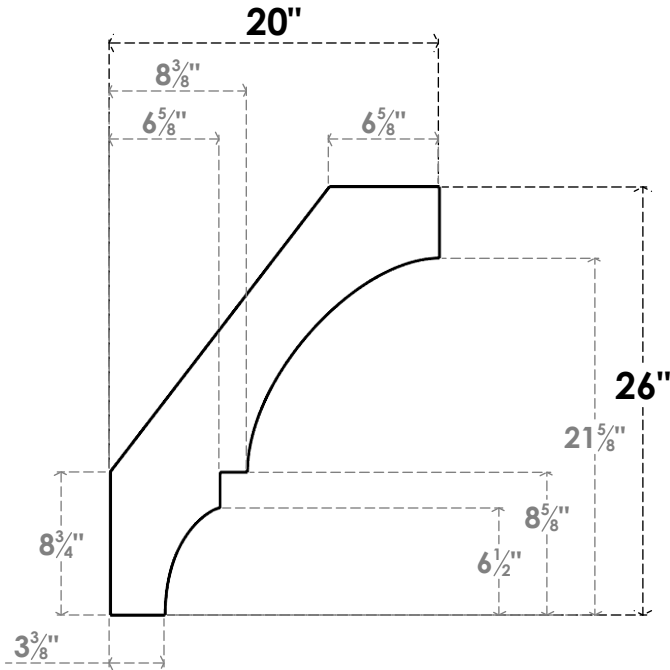

ITEM NUMBER: BRCPC035X20000X26000BOA

3 1/2"W X 20"D X 26"H BALBOA ARCHITECTURAL GRADE PVC CLOSED KNEE BRACE

SIDE PROFILE

FRONT PROFILE

ISOMETRIC

EKENA MILLWORK
 2300 WEST MAIN ST.
 CLARKSVILLE, TX 75426
 TOLL FREE: 866-607-0453
 WWW.EKENAMILLWORK.COM